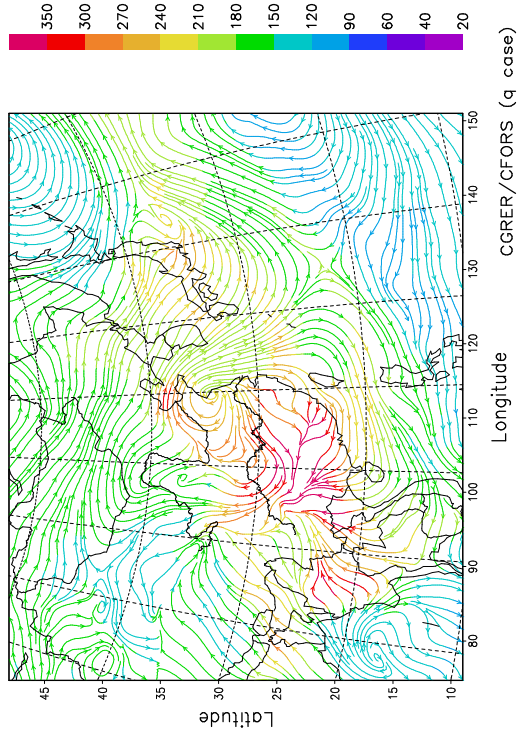

# TRACE-P DC-8 Flight # 17 March 31 2001

TRACE-P 31 MAR 2001 0 GMT  
Winds with Carbon Monoxide (ppb) at 960 (m)

TRACE-P 31 MAR 2001 6 GMT  
Winds with Carbon Monoxide (ppb) at 960 (m)

TRACE-P 31 MAR 2001 0 GMT  
Winds with Carbon Monoxide (ppb) at 3500 (m)

TRACE-P 31 MAR 2001 6 GMT  
Winds with Carbon Monoxide (ppb) at 3500 (m)