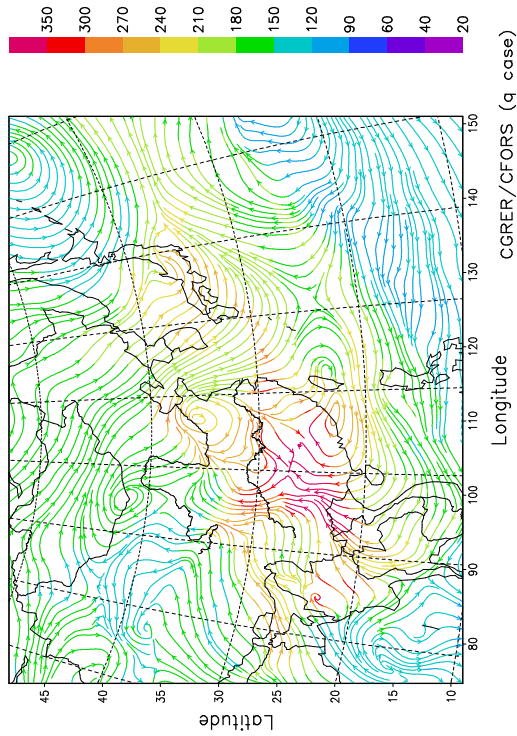

# TRACE-P DC-8 Flight # 17 March 31 2001

TRACE-P 31 MAR 2001 0 GMT  
Winds with Carbon Monoxide (ppb) at 960 (m)

TRACE-P 31 MAR 2001 6 GMT  
Winds with Carbon Monoxide (ppb) at 960 (m)

TRACE-P 31 MAR 2001 0 GMT  
Winds with Carbon Monoxide (ppb) at 3500 (m)

TRACE-P 31 MAR 2001 6 GMT  
Winds with Carbon Monoxide (ppb) at 3500 (m)