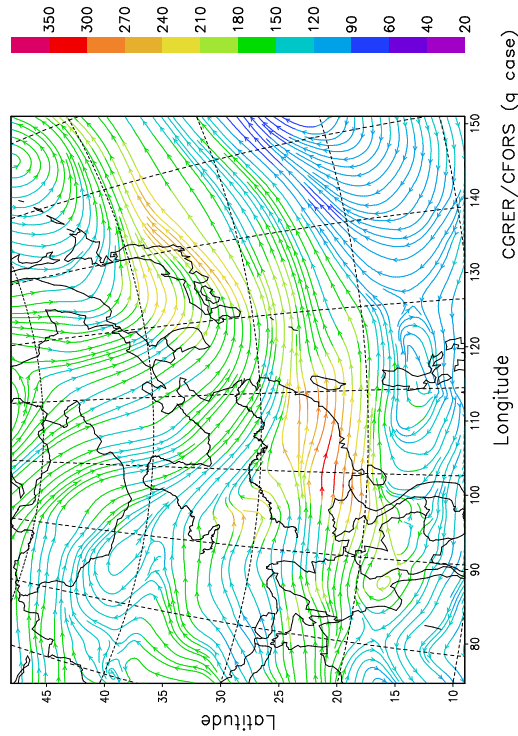

# TRACE-P DC-8 Flight # 17 March 31 2001

TRACE-P 31 MAR 2001 0 GMT  
Winds with Carbon Monoxide (ppb) at 960 (m)

TRACE-P 31 MAR 2001 6 GMT  
Winds with Carbon Monoxide (ppb) at 960 (m)

TRACE-P 31 MAR 2001 0 GMT  
Winds with Carbon Monoxide (ppb) at 3500 (m)

TRACE-P 31 MAR 2001 6 GMT  
Winds with Carbon Monoxide (ppb) at 3500 (m)